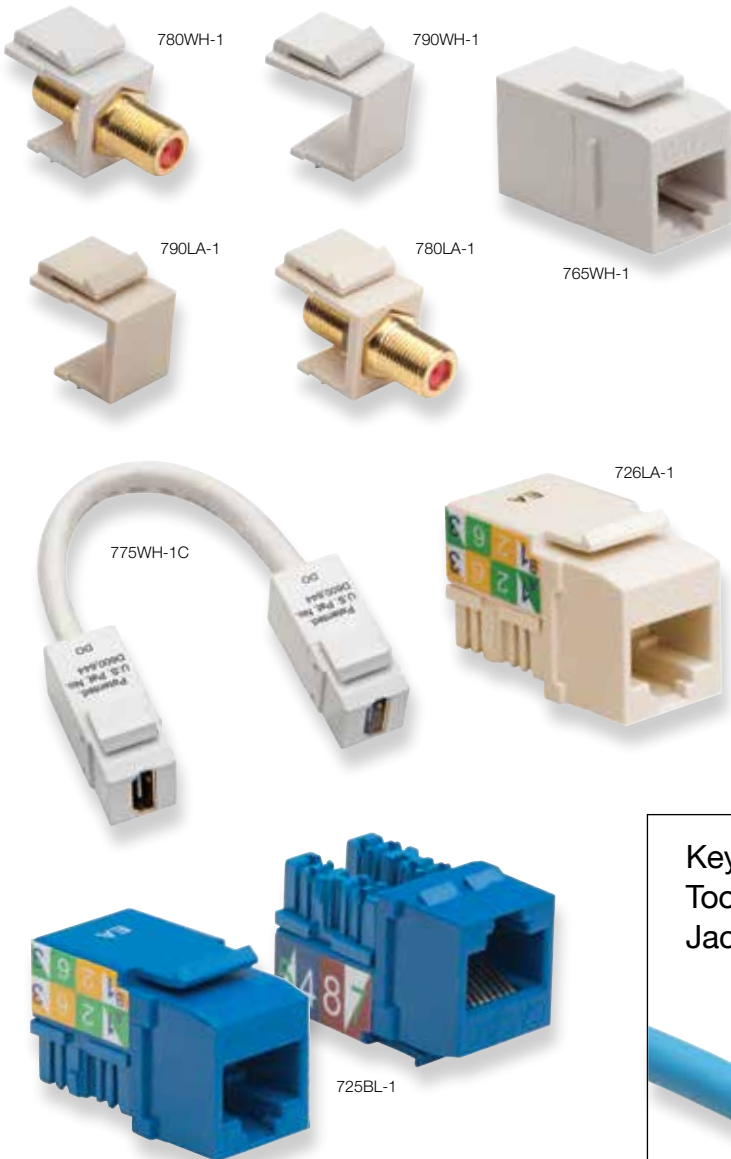

In-Line Coupling – 2 Per Clamshell

P/N	Keystone
106211C	In-Line Coupling, Light Almond

Keystone Jacks – 1 Per Clamshell

P/N	Keystone
750-1	Keystone Cat6A Tool-less, Shielded Jack

Keystone HDMI – 1 Per Clamshell

P/N	Keystone
775WH-1C	HDMI to HDMI Pigtail, White

Keystone Cat6A Tool-less Shielded Jack

750-1
Terminated

750-1
Opened

725BL-1

We Make Connections EZ!

New & Improved Design

EZ-SnapJack™

No need for a punchdown tool when you use the EZ-SnapJack. This patented jack is self-terminating and quickly installs for professional results in a snap.

- Save time – No need for eight punch downs
- Repair damaged jacks on the spot
- EZ-SnapJacks are re-useable
- Wire guide ensures pairs stay in proper order for fast, easy termination
- Reduced tool cost, no PDT required
- Your tool bag weighs less