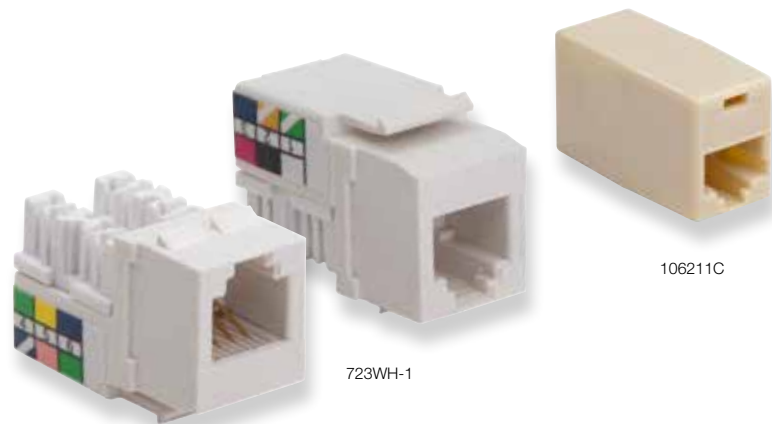

- Compatible with most industry standard keystone jacks and EZ-SnapJacks
- Engineered to prevent possible fracturing from over tighten screws
- UL & RoHS compliant
- One-piece, single-gang, 4 1/2" X 2 3/4"
- Includes color matching mounting screws
- Designed to fit standard single-gang outlet boxes

600WH-1

601WH-1

604WH-1

602WH-1

601LA-1

604LA-1

Wall Plates – Installer Packs of 25

P/N	Wall Plate
600WH-25	Standard 1 Gang Blank, White
601LA-25	Standard Wall Plate 1 Port, Light Almond
601WH-25	Standard Wall Plate 1 Port, White
602LA-25	Standard Wall Plate 2 Port, Light Almond
602WH-25	Standard Wall Plate 2 Port, White
604LA-25	Standard Wall Plate 4 Port, Light Almond
604WH-25	Standard Wall Plate 4 Port, White

723WH-1

106211C

Keystone Jacks

Cat3, Cat5e, Cat6 and Cat6A

726WH-1

Keystone Jacks and Couplers

- Color coded to make 568A or B easy
- Contacts 50 micron gold
- Meets/Exceeds EIA/TIA category standards
- Compatible with industry standard wall plates
- RoHS compliant
- UL listed