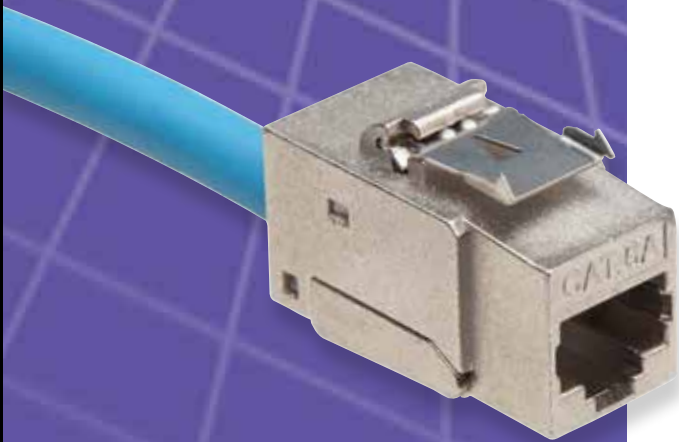

Keystone Jacks, Wall Plates and EZ-SnapJacks

Connectivity solutions
for your network!

Platinum Tools is known as a leader in providing products and solutions for the structured wiring networking world of data, voice and video. Keystone Jacks, Wall Plates and EZ-SnapJacks are the latest additions to our growing line of solutions.

Keystone Jacks

- Cat3
- Cat5e
- Cat6
- Cat6A

Wall Plates

- 1 Port
- 2 Ports
- 4 Ports

EZ-SnapJacks™

- Cat5e
- Cat6

Couplers

HDMI Pigtails

- Compatible with most industry standard keystone jacks and EZ-SnapJacks
- Engineered to prevent possible fracturing from over tighten screws
- UL & RoHS compliant
- One-piece, single-gang, 4 1/2" X 2 3/4"
- Includes color matching mounting screws
- Designed to fit standard single-gang outlet boxes